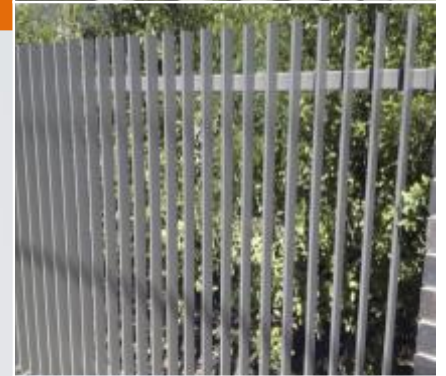

Dublin
Modern, Edgy, Striking - Create an impressive entry to your home.

BALLARAT
FENCING

off the fence

Call us on 03 5340 0441
or visit ballaratfencing.net.au

Dublin

Modern – Edgy – Striking – Create an impressive entry to your modern home with our architecturally inspired Dublin design. Choose from a full range of premium powder coating colours to enhance the appeal of your property. With gates, automation and a full range of accessories, you can create an impressive entry for your home.

DIAGRAM

DUBLIN DESIGN SPECIFICATIONS

- Standard heights - 900mm, 1200mm, 1500mm and 1800mm.
- “Made to fit” - We can manufacture to your unique circumstances so you don’t have to ‘make do’. Height, spacings, colours, angles, gate options and accessories – it’s your choice!
- Square edge aluminium tube is 65mm x 16mm, a 40mm x 40mm mounting rail and a 85mm gap between blades.
- 5 stage pre treatment – our unique cromate pre treatment manufacturing process ensures a superior finish for your fence, so it will stand the test of time.
- Full range of accessories – gates, letter boxes, latches and automation available to complete your project in style.
- Full range of premium powder coated colours – from traditional to modern colours to suit your home.
- Made from strong and durable Aluminium.
- Time Saver – with little to no maintenance to keep your fence looking like new, enjoy your weekends living life.

SPECIFICATIONS

Standard heights	900mm, 1200mm, 1500mm, 1800mm
Upright dimensions	65mm x 16mm with flat aluminium cap
Mounting rail size	40mm x 40mm
Blade spacing	85mm
Gates available	Pedestrian, Double Entry, Swing, Sliding & Automation
Accessories available	Letterboxes, Posts, Upgraded Locks & Latches