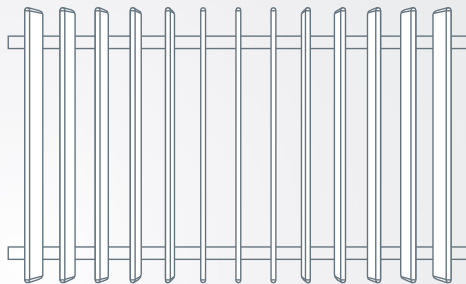

Dublin
Modern, Edgy, Striking - Create an impressive entry to your home.

BALLARAT
FENCING

off the fence

Call us on 03 5340 0441
or visit ballaratfencing.net.au

Dublin

Modern – Edgy – Striking – Create an impressive entry to your modern home with our architecturally inspired Dublin design. Choose from a full range of premium powder coating colours to enhance the appeal of your property. With gates, automation and a full range of accessories, you can create an impressive entry for your home.

DIAGRAM

DUBLIN DESIGN SPECIFICATIONS

- Standard heights - 900mm, 1200mm, 1500mm and 1800mm.
- “Made to fit” - We can manufacture to your unique circumstances so you don’t have to ‘make do’. Height, spacings, colours, angles, gate options and accessories – it’s your choice!
- Square edge aluminium tube is 65mm x 16mm, a 40mm x 40mm mounting rail and a 85mm gap between blades.
- 5 stage pre treatment – our unique cromate pre treatment manufacturing process ensures a superior finish for your fence, so it will stand the test of time.
- Full range of accessories – gates, letter boxes, latches and automation available to complete your project in style.
- Full range of premium powder coated colours – from traditional to modern colours to suit your home.
- Made from strong and durable Aluminium.
- Time Saver – with little to no maintenance to keep your fence looking like new, enjoy your weekends living life.

SPECIFICATIONS

Standard heights	900mm, 1200mm, 1500mm, 1800mm
Upright dimensions	65mm x 16mm with flat aluminium cap
Mounting rail size	40mm x 40mm
Blade spacing	85mm
Gates available	Pedestrian, Double Entry, Swing, Sliding & Automation
Accessories available	Letterboxes, Posts, Upgraded Locks & Latches